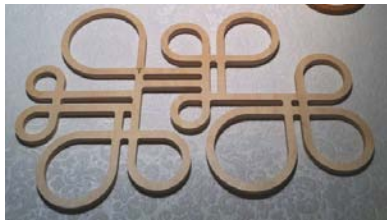

TOMA Objects Double Wood Trivet	$42.00	(1)		(1)